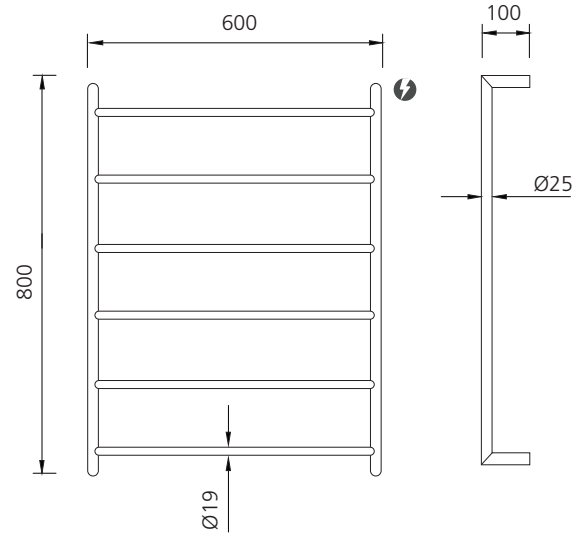

## VE6590GM

Gunmetal Heated Towel Ladder

All dimensions in mm

 Wiring location

**Transformer 12V (Included)**  
72W low-voltage towel rail transformer

### Specifications /

<b>Size</b>	800 (H) x 600 (W) x 100 (D) mm
<b>Materials</b>	Stainless steel (304)
<b>Finish</b>	Gunmetal (PVD)
<b>Mounting method</b>	Wall mounting, four point fixing
<b>IP Rating</b>	IP55
<b>Power</b>	72W
<b>Wiring location</b>	Concealed wiring to remote transformer (rail entry point: top, right leg)
<b>Parts list</b>	Towel ladder, 12V transformer, wall fixing set
<b>Warranty</b>	7 years parts, 5 years finish, 1 year labour (see Oliveri website for full details)
<b>Maintenance and care instructions</b>	All surfaces should be cleaned with mild liquid detergent or soap and water. Do not use cream cleaners or citrus based cleaning products, as they are abrasive. Use of unsuitable cleaning agents may damage the surface. Any damage caused in this way will not be covered by warranty.