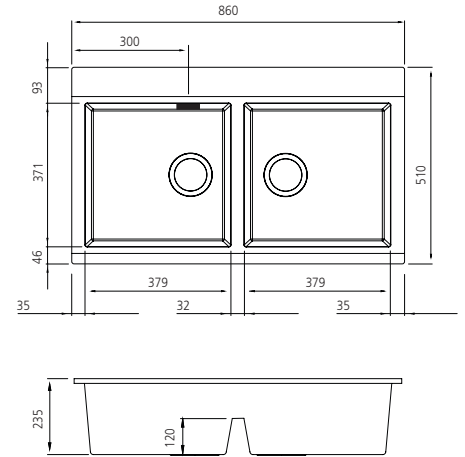

Santorini

Italian made

All dimensions in mm

ST-BL1566GT OF

Black Double Bowl Topmount Sink With Glass Top

— Overflow location

Specifications /

Sink size	860W x 510H mm
Bowl size	Main Bowl 3 379W x 371H x 235D / 33L Main Bowl 3 379W x 371H x 235D / 33L
Construction	Moulded granite
Material	80% granite and quartz particles and 20% acrylic
Installation	Topmount
Fixings	Available on request
Min cabinet size	900 mm
Tap holes	1 tap hole only
Waste fittings	2 x 90 mm basket wastes included
Overflow	Overflow kit included
Carton size	990 x 610 x 320 mm
Weight	19 kg
Warranty	Lifetime manufacturer's warranty (refer to Oliveri website)
Maintenance and care instructions	Clean the sink regularly with warm water, a liquid detergent and a soft cloth. Do not use abrasive powders or creams and avoid chemically aggressive detergents. Generic stains should be removed immediately with very hot water and a cleaning product. For organic stains which are especially difficult to remove, it is recommended that you fill the sink with a highly diluted organic cleaner such as bleach and let stand overnight. The next morning, rinse with warm water and a soft cloth.