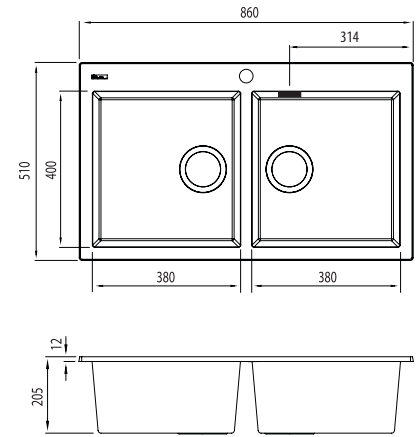

Santorini

Italian made

All dimensions in mm

ST-BL1564 OF

Black Double Bowl Topmount Sink

Overflow location

Specifications /

Sink size	860W x 510H mm
Bowl size	Standard Bowl 1 380W x 400H x 210D / 32L Standard Bowl 1 380W x 400H x 210D / 32L
Construction	Moulded granite
Material	80% granite and quartz particles and 20% acrylic
Installation	Topmount
Fixings	Topmount clips supplied
Min cabinet size	900 mm
Tap holes	1 tap hole only
Waste fittings	2 x 90 mm basket wastes included
Overflow	Overflow kit included
Carton size	960 x 580 x 310 mm
Weight	16 kg
Warranty	Lifetime manufacturer's warranty (refer to Oliveri website)
Maintenance and care instructions	Clean the sink regularly with warm water, a liquid detergent and a soft cloth. Do not use abrasive powders or creams and avoid chemically aggressive detergents. Generic stains should be removed immediately with very hot water and a cleaning product. For organic stains which are especially difficult to remove, it is recommended that you fill the sink with a highly diluted organic cleaner such as bleach and let stand overnight. The next morning, rinse with warm water and a soft cloth.

Included accessories /

AC11
Basket Wastes with
Rectangular Overflow