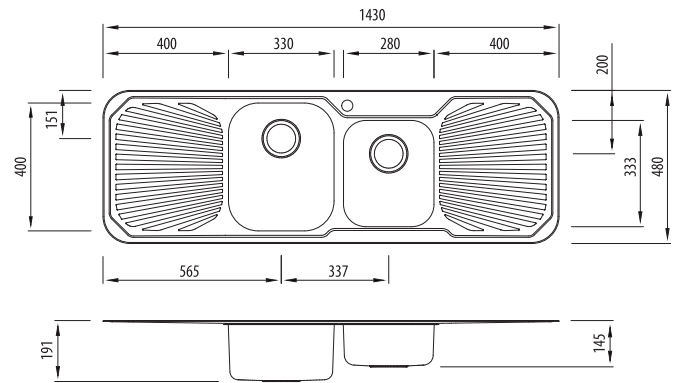

Petite

PE341

1 & 3/4 Bowl Sink With Double Drainer

All dimensions in mm

Specifications /

Sink size	1430W x 480H mm
Bowl size	Main Bowl 330W x 400H x 180D / 21L 3/4 Bowl 280W x 330H x 130D / 11L
Construction	2 piece, bowls and drainer seam welded
Material	304 grade, 18/10 polished stainless steel (0.9 mm thick)
Installation	Topmount recommended
Fixings	Adjustable clips and sealing foam supplied
Min cabinet size	700 mm
Tap holes	1 tap hole only
Waste fittings	2 x 90 mm basket wastes included
Overflow	Not available
Carton size	1440 x 490 x 200 mm
Weight	10 kg
Warranty	Lifetime manufacturer's warranty (refer to oliveri.com.au)
Maintenance and care instructions	All surfaces should be cleaned with mild liquid detergent or soap and water. To maintain the shine on your Oliveri stainless steel sink, we recommended the use of any of the easy to obtain, non-abrasive stainless steel cleaners or metal polishes.