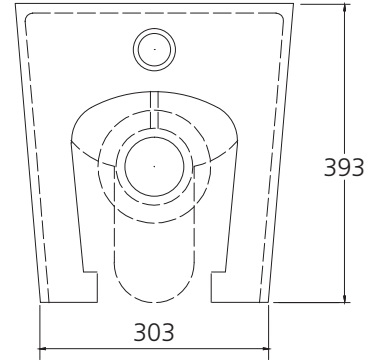

Oslo

OS127-PSC (Pan: OS127BTW / Seat: VI1273ST)

Wall Faced Toilet Suite

All dimensions in mm

Suite includes

- Rimless Pan
- Soft close, quick release seat
- Geberit Sigma8 concealed dual flush cistern*
- Fittings & fixtures

*Flush plate sold separately

Specifications /

WELS Rating	4 star, 3.5 L avg flush volume (4.5 L / 3 L)
WELS registration number	L06556
Pan	Rimless / Easy-clean design
Traps	Universal (S or P-trap)
Set outs	S-trap set out 50 mm - 75 mm as standard. P-trap set out 185 mm floor to centre of outlet. Optional S-trap set out 140 mm - 150 mm (SPB0202).
Cistern	Geberit Sigma8 Concealed Cistern (Dual flush valve 4.5 L / 3 L)
Fixing	The toilet is fixed with a Geberit concealed water tank in wall
Seat	Soft close and quick release toilet seat is provided as standard. Compression moulded toilet seat, fitted with buffers and metal hinges.
Flush plate	Not included. Compatible with all Geberit Sigma flush plates.
Installation	The installation of the toilet suite shall be in accordance with the normal minimum drain line grade requirements in AS/NZS 3500.2.
Material / Finish	Vitreous china / Gloss white
Weight	Pan is 32.9 kg
Parts list	UF toilet seat, Geberit double flushing valve, standard pipe
Warranty	20 years vitreous china cistern and pan replacement of product; 5 years replacement seat; 2 years valves and fittings; 1 year seals and labour (refer to oliveri.com.au)
Maintenance and care instructions	All surfaces should be cleaned with mild liquid detergent or soap and water. Do not use cream cleaners or citrus based cleaning products, as they are abrasive. Use of unsuitable cleaning agents may damage the surface. Any damage caused in this way will not be covered by warranty.

OS127-PSC (Pan: OS127BTW / Seat: VI1273ST)

Wall Faced Toilet Suite

OPTIONAL SET OUT DRAWING