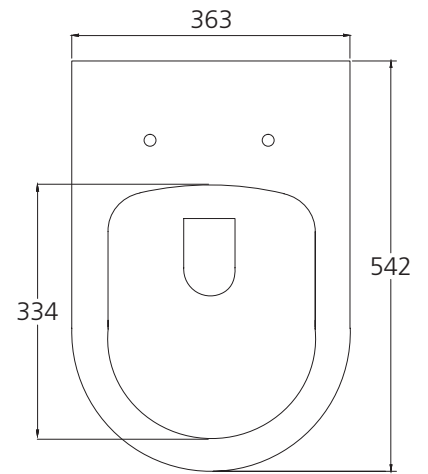

Oslo

OS127-PSC (Pan: OS127BTW / Seat: VI1273ST)

Wall Faced Toilet Suite

All dimensions in mm

Suite includes

- Rimless Pan
- Soft close, quick release seat
- Geberit Sigma8 concealed dual flush cistern*
- Fittings & fixtures

*Flush plate sold separately

Specifications /

WELS Rating	4 star, 3.5 L avg flush volume (4.5 L / 3 L)
WELS registration number	L06556
Pan	Rimless / Easy-clean design
Traps	Universal (S or P-trap)
Set outs	S-trap set out 50 mm - 75 mm as standard. P-trap set out 185 mm floor to centre of outlet. Optional S-trap set out 140 mm - 150 mm (SPB0202).
Cistern	Geberit Sigma8 Concealed Cistern (Dual flush valve 4.5 L / 3 L)
Fixing	The toilet is fixed with a Geberit concealed water tank in wall
Seat	Soft close and quick release toilet seat is provided as standard. Compression moulded toilet seat, fitted with buffers and metal hinges.
Flush plate	Not included. Compatible with all Geberit Sigma flush plates.
Installation	The installation of the toilet suite shall be in accordance with the normal minimum drain line grade requirements in AS/NZS 3500.2.
Material / Finish	Vitreous china / Gloss white
Weight	Pan is 32.9 kg
Parts list	UF toilet seat, Geberit double flushing valve, standard pipe
Warranty	20 years vitreous china cistern and pan replacement of product; 5 years replacement seat; 2 years valves and fittings; 1 year seals and labour (refer to oliveri.com.au)
Maintenance and care instructions	All surfaces should be cleaned with mild liquid detergent or soap and water. Do not use cream cleaners or citrus based cleaning products, as they are abrasive. Use of unsuitable cleaning agents may damage the surface. Any damage caused in this way will not be covered by warranty.

OS127-PSC (Pan: OS127BTW / Seat: VI1273ST)

Wall Faced Toilet Suite

OPTIONAL SET OUT DRAWING