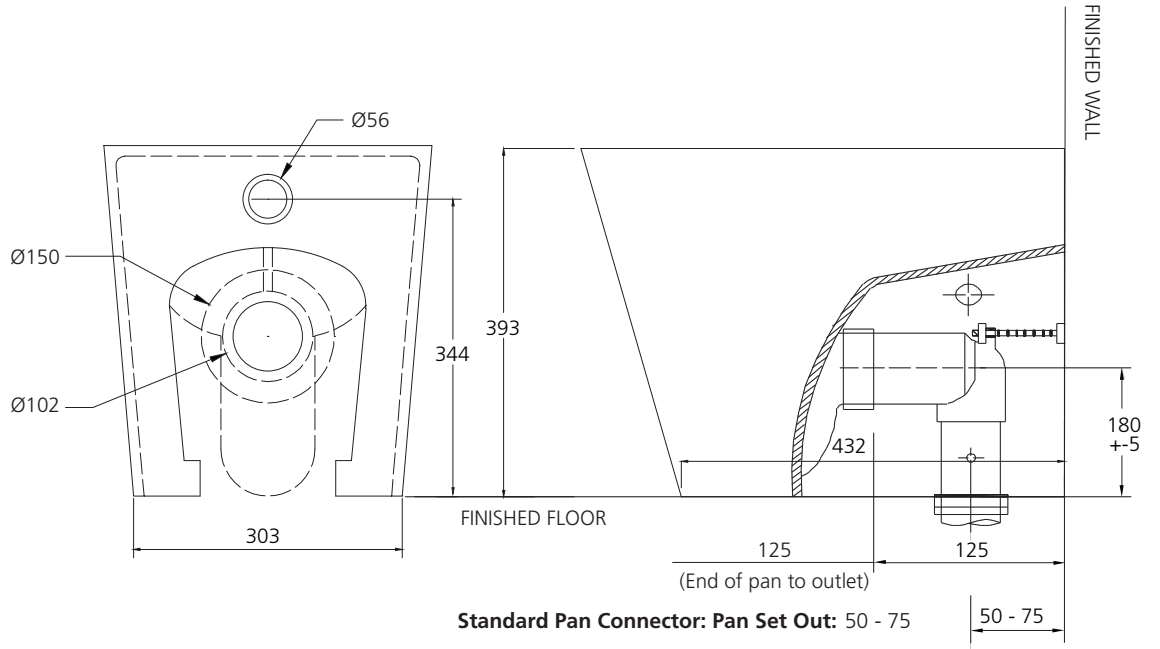

Oslo

OS127-PSC (Pan: OS127BTW / Seat: VI1273ST)

Wall Faced Toilet Suite

All dimensions in mm

Suite includes

- Rimless Pan
- Soft close, quick release seat
- Geberit Sigma8 concealed dual flush cistern*
- Fittings & fixtures

*Flush plate sold separately

Specifications /

WELS Rating	4 star, 3.5 L avg flush volume (4.5 L / 3 L)
WELS registration number	L06556
Pan	Rimless / Easy-clean design
Traps	Universal (S or P-trap)
Set outs	S-trap set out 50 mm - 75 mm as standard. P-trap set out 185 mm floor to centre of outlet. Optional S-trap set out 140 mm - 150 mm (SPB0202).
Cistern	Geberit Sigma8 Concealed Cistern (Dual flush valve 4.5 L / 3 L)
Fixing	The toilet is fixed with a Geberit concealed water tank in wall
Seat	Soft close and quick release toilet seat is provided as standard. Compression moulded toilet seat, fitted with buffers and metal hinges.
Flush plate	Not included. Compatible with all Geberit Sigma flush plates.
Installation	The installation of the toilet suite shall be in accordance with the normal minimum drain line grade requirements in AS/NZS 3500.2.
Material / Finish	Vitreous china / Gloss white
Weight	Pan is 32.9 kg
Parts list	UF toilet seat, Geberit double flushing valve, standard pipe
Warranty	20 years vitreous china cistern and pan replacement of product; 5 years replacement seat; 2 years valves and fittings; 1 year seals and labour (refer to oliveri.com.au)
Maintenance and care instructions	All surfaces should be cleaned with mild liquid detergent or soap and water. Do not use cream cleaners or citrus based cleaning products, as they are abrasive. Use of unsuitable cleaning agents may damage the surface. Any damage caused in this way will not be covered by warranty.

OS127-PSC (Pan: OS127BTW / Seat: VI1273ST)

Wall Faced Toilet Suite

OPTIONAL SET OUT DRAWING