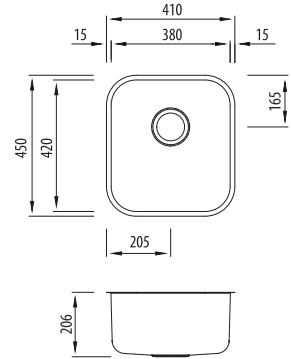

## NP650U

Single Bowl Undermount Sink

All dimensions in mm

### Specifications /

|  |  |
|--|--|
| <b>Sink size</b>                         | 410W x 450H mm   |
| <b>Bowl size</b>                         | Main Bowl<br>380W x 420H x 200D / 30L  |
| <b>Construction</b>                      | Single piece   |
| <b>Material</b>                          | 304 grade, 18/10 brushed stainless steel (0.9 mm thick)  |
| <b>Installation</b>                      | Undermount   |
| <b>Fixings</b>                           | Available on request   |
| <b>Min cabinet size</b>                  | 500 mm   |
| <b>Tap holes</b>                         | N/A  |
| <b>Waste fittings</b>                    | 1 x 90 mm basket waste included  |
| <b>Overflow</b>                          | Not available  |
| <b>Carton size</b>                       | 507 x 426 x 206 mm   |
| <b>Weight</b>                            | 5 kg   |
| <b>Warranty</b>                          | Lifetime manufacturer's warranty (refer to <a href="http://oliveri.com.au">oliveri.com.au</a> )  |
| <b>Maintenance and care instructions</b> | All surfaces should be cleaned with mild liquid detergent or soap and water. To maintain the shine on your Oliveri stainless steel sink, we recommended the use of any of the easy to obtain, non-abrasive stainless steel cleaners or metal polishes. |