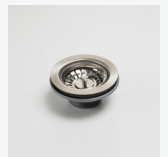

AC14
Basket Waste