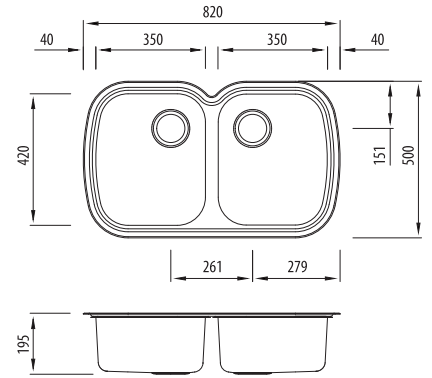

Monet

MO70U

Double Bowl Undermount Sink

All dimensions in mm

Specifications /

Sink size	820W x 500H mm
Bowl size	Main Bowl 350W x 420H x 180D / 24L Main Bowl 350W x 420H x 180D / 24L
Construction	2 piece, bowls and rim seam welded
Material	304 grade, 18/10 polished stainless steel (0.9 mm thick)
Installation	Undermount
Fixings	Available on request
Min cabinet size	900 mm
Tap holes	N/A
Waste fittings	2 x 90 mm basket waste included
Overflow	Not available
Carton size	878 x 575 x 226 mm
Weight	8 kg
Warranty	Lifetime manufacturer's warranty (refer to oliveri.com.au)
Maintenance and care instructions	All surfaces should be cleaned with mild liquid detergent or soap and water. To maintain the shine on your Oliveri stainless steel sink, we recommended the use of any of the easy to obtain, non-abrasive stainless steel cleaners or metal polishes.