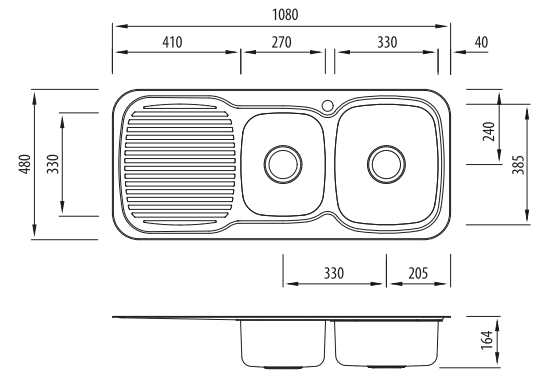

LakeLand

LL137

1 & 3/4 Bowl Sink With Drainer

All dimensions in mm

Specifications /

Sink size	1080W x 480H mm
Bowl size	Main Bowl 330W x 385H x 155D / 17L 3/4 Bowl 270W x 330H x 155D / 12L
Construction	2 piece, bowls and drainer seam welded
Material	304 grade, 18/10 polished stainless steel (0.9 mm thick)
Installation	Topmount recommended
Fixings	Adjustable clips and sealing foam supplied
Min cabinet size	700 mm
Tap holes	1 tap hole only
Waste fittings	2 x 90 mm basket wastes included
Overflow	Not available
Carton size	1090 x 490 x 170 mm
Weight	6.5 kg
Warranty	Lifetime manufacturer's warranty (refer to oliveri.com.au)
Maintenance and care instructions	All surfaces should be cleaned with mild liquid detergent or soap and water. To maintain the shine on your Oliveri stainless steel sink, we recommended the use of any of the easy to obtain, non-abrasive stainless steel cleaners or metal polishes.