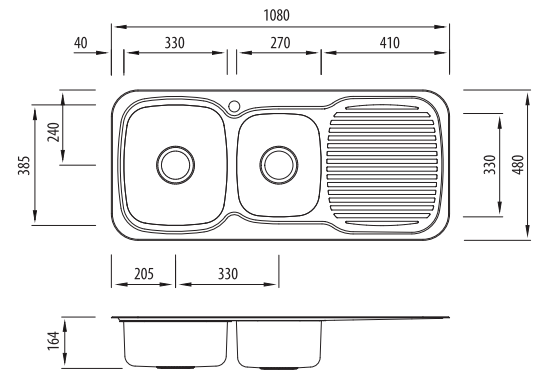

LakeLand

LL136

1 & 3/4 Bowl Sink With Drainer

All dimensions in mm

Specifications /

Sink size	1080W x 480H mm
Bowl size	Main Bowl 330W x 385H x 155D / 17L 3/4 Bowl 270W x 330H x 155D / 12L
Construction	2 piece, bowls and drainer seam welded
Material	304 grade, 18/10 polished stainless steel (0.9 mm thick)
Installation	Topmount recommended
Fixings	Adjustable clips and sealing foam supplied
Min cabinet size	700 mm
Tap holes	1 tap hole only
Waste fittings	2 x 90 mm basket wastes included
Overflow	Not available
Carton size	1090 x 490 x 170 mm
Weight	6.5 kg
Warranty	Lifetime manufacturer's warranty (refer to oliveri.com.au)
Maintenance and care instructions	All surfaces should be cleaned with mild liquid detergent or soap and water. To maintain the shine on your Oliveri stainless steel sink, we recommended the use of any of the easy to obtain, non-abrasive stainless steel cleaners or metal polishes.