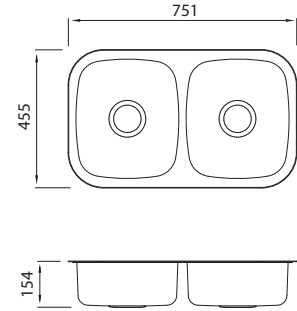

Endeavour

EE63U

Double Bowl Undermount Sink

All dimensions in mm

Specifications /

Sink size	750W x 455H mm
Bowl size	Main Bowl 330W x 385H x 155D / 17L Main Bowl 330W x 385H x 155D / 17L
Construction	2 piece, bowls and rim seam welded
Material	304 grade, 18/10 polished stainless steel (0.9 mm thick)
Installation	Undermount
Fixings	Available on request
Min cabinet size	800 mm
Tap holes	N/A
Waste fittings	2 x 90 mm basket wastes included
Overflow	Special order option available
Carton size	770 x 460 x 190 mm
Weight	5 kg
Warranty	Lifetime manufacturer's warranty (refer to oliveri.com.au)
Maintenance and care instructions	All surfaces should be cleaned with mild liquid detergent or soap and water. To maintain the shine on your Oliveri stainless steel sink, we recommended the use of any of the easy to obtain, non-abrasive stainless steel cleaners or metal polishes.