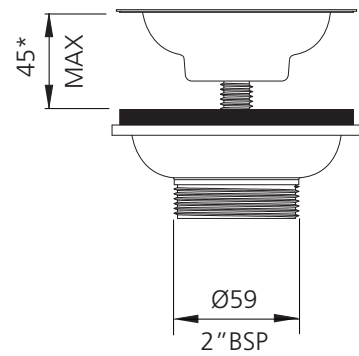

Sink Accessories

AC14-CU-EXT

Copper Basket Waste With Extended Screw Length

*Suitable for granite, composite and vitreous china sinks with a material thickness up to 45mm.

NOTE: Coloured wastes should not be used in the laundry or exposed to harsh chemicals.

Specifications /

Outlet size	50 mm
WaterMark	WMKT21232
Material	304 Stainless steel / PVC
Finish	Copper (PVD)
Packed size	200 x 200 x 110 mm
Weight	0.5 kg
Warranty	1 year replacement parts only (refer to oliveri.com.au)
Maintenance and care instructions	All surfaces should be cleaned with mild liquid detergent or soap and water. Do not expose to bleach or harsh chemicals.