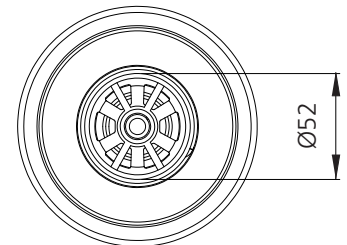

Sink Accessories

AC14-CU-EXT

Copper Basket Waste With Extended Screw Length

*Suitable for granite, composite and vitreous china sinks with a material thickness up to 45mm.

NOTE: Coloured wastes should not be used in the laundry or exposed to harsh chemicals.

Specifications /

Outlet size	50 mm
WaterMark	WMKT21232
Material	304 Stainless steel / PVC
Finish	Copper (PVD)
Packed size	200 x 200 x 110 mm
Weight	0.5 kg
Warranty	1 year replacement parts only (refer to oliveri.com.au)
Maintenance and care instructions	All surfaces should be cleaned with mild liquid detergent or soap and water. Do not expose to bleach or harsh chemicals.