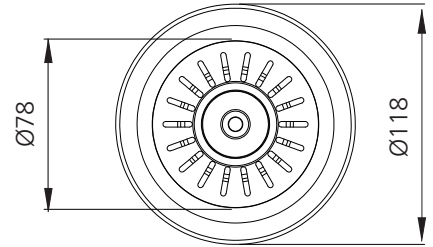

Sink Accessories

AC14-CU-EXT

Copper Basket Waste With Extended Screw Length

*Suitable for granite, composite and vitreous china sinks with a material thickness up to 45mm.

NOTE: Coloured wastes should not be used in the laundry or exposed to harsh chemicals.

Specifications /

Outlet size	50 mm
WaterMark	WMKT21232
Material	304 Stainless steel / PVC
Finish	Copper (PVD)
Packed size	200 x 200 x 110 mm
Weight	0.5 kg
Warranty	1 year replacement parts only (refer to oliveri.com.au)
Maintenance and care instructions	All surfaces should be cleaned with mild liquid detergent or soap and water. Do not expose to bleach or harsh chemicals.