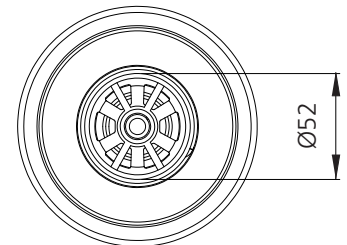

Sink Accessories

AC14-BK-EXT

Black Basket Waste With Extended Screw Length

*Suitable for granite, composite and vitreous china sinks with a material thickness up to 45mm.

NOTE: Coloured wastes should not be used in the laundry or exposed to harsh chemicals.

Specifications /

Outlet size	50 mm
WaterMark	WMKT21232
Material	304 Stainless steel / PVC
Finish	Black (PVD)
Packed size	200 x 200 x 110 mm
Weight	0.5 kg
Warranty	1 year replacement parts only (refer to oliveri.com.au)
Maintenance and care instructions	All surfaces should be cleaned with mild liquid detergent or soap and water. Do not expose to bleach or harsh chemicals.