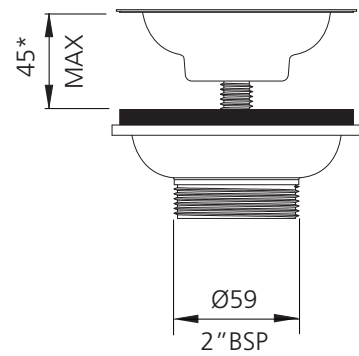

Sink Accessories

AC14-BK-EXT

Black Basket Waste With Extended Screw Length

*Suitable for granite, composite and vitreous china sinks with a material thickness up to 45mm.

NOTE: Coloured wastes should not be used in the laundry or exposed to harsh chemicals.

Specifications /

Outlet size	50 mm
WaterMark	WMKT21232
Material	304 Stainless steel / PVC
Finish	Black (PVD)
Packed size	200 x 200 x 110 mm
Weight	0.5 kg
Warranty	1 year replacement parts only (refer to oliveri.com.au)
Maintenance and care instructions	All surfaces should be cleaned with mild liquid detergent or soap and water. Do not expose to bleach or harsh chemicals.