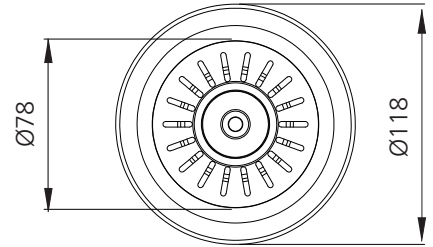

Sink Accessories

AC14-BK-EXT

Black Basket Waste With Extended Screw Length

*Suitable for granite, composite and vitreous china sinks with a material thickness up to 45mm.

NOTE: Coloured wastes should not be used in the laundry or exposed to harsh chemicals.

Specifications /

Outlet size	50 mm
WaterMark	WMKT21232
Material	304 Stainless steel / PVC
Finish	Black (PVD)
Packed size	200 x 200 x 110 mm
Weight	0.5 kg
Warranty	1 year replacement parts only (refer to oliveri.com.au)
Maintenance and care instructions	All surfaces should be cleaned with mild liquid detergent or soap and water. Do not expose to bleach or harsh chemicals.