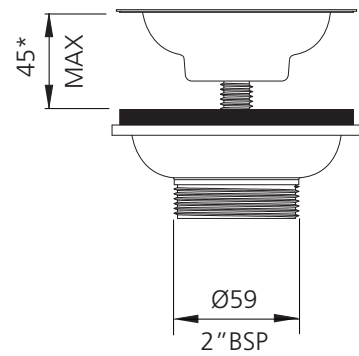

Sink Accessories

AC14-AU-EXT

Brushed Gold Basket Waste With Extended Screw Length

*Suitable for granite, composite and vitreous china sinks with a material thickness up to 45mm.

NOTE: Coloured wastes should not be used in the laundry or exposed to harsh chemicals.

Specifications /

Outlet size	50 mm
WaterMark	WMKT21232
Material	304 Stainless steel / PVC
Finish	Brushed Gold (PVD)
Packed size	200 x 200 x 110 mm
Weight	0.5 kg
Warranty	1 year replacement parts only (refer to oliveri.com.au)
Maintenance and care instructions	All surfaces should be cleaned with mild liquid detergent or soap and water. Do not expose to bleach or harsh chemicals.