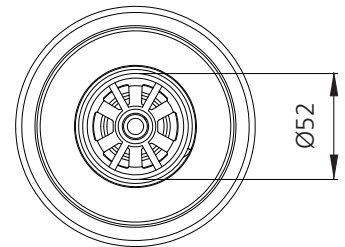

Sink Accessories

AC14-AU-EXT

Brushed Gold Basket Waste With Extended Screw Length

*Suitable for granite, composite and vitreous china sinks with a material thickness up to 45mm.

NOTE: Coloured wastes should not be used in the laundry or exposed to harsh chemicals.

Specifications /

Outlet size	50 mm
WaterMark	WMKT21232
Material	304 Stainless steel / PVC
Finish	Brushed Gold (PVD)
Packed size	200 x 200 x 110 mm
Weight	0.5 kg
Warranty	1 year replacement parts only (refer to oliveri.com.au)
Maintenance and care instructions	All surfaces should be cleaned with mild liquid detergent or soap and water. Do not expose to bleach or harsh chemicals.