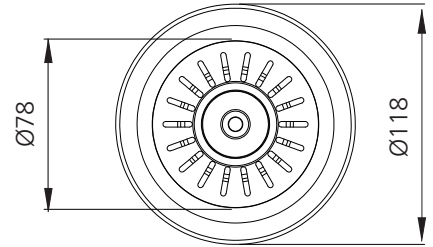

Sink Accessories

AC14-AU-EXT

Brushed Gold Basket Waste With Extended Screw Length

*Suitable for granite, composite and vitreous china sinks with a material thickness up to 45mm.

NOTE: Coloured wastes should not be used in the laundry or exposed to harsh chemicals.

Specifications /

Outlet size	50 mm
WaterMark	WMKT21232
Material	304 Stainless steel / PVC
Finish	Brushed Gold (PVD)
Packed size	200 x 200 x 110 mm
Weight	0.5 kg
Warranty	1 year replacement parts only (refer to oliveri.com.au)
Maintenance and care instructions	All surfaces should be cleaned with mild liquid detergent or soap and water. Do not expose to bleach or harsh chemicals.